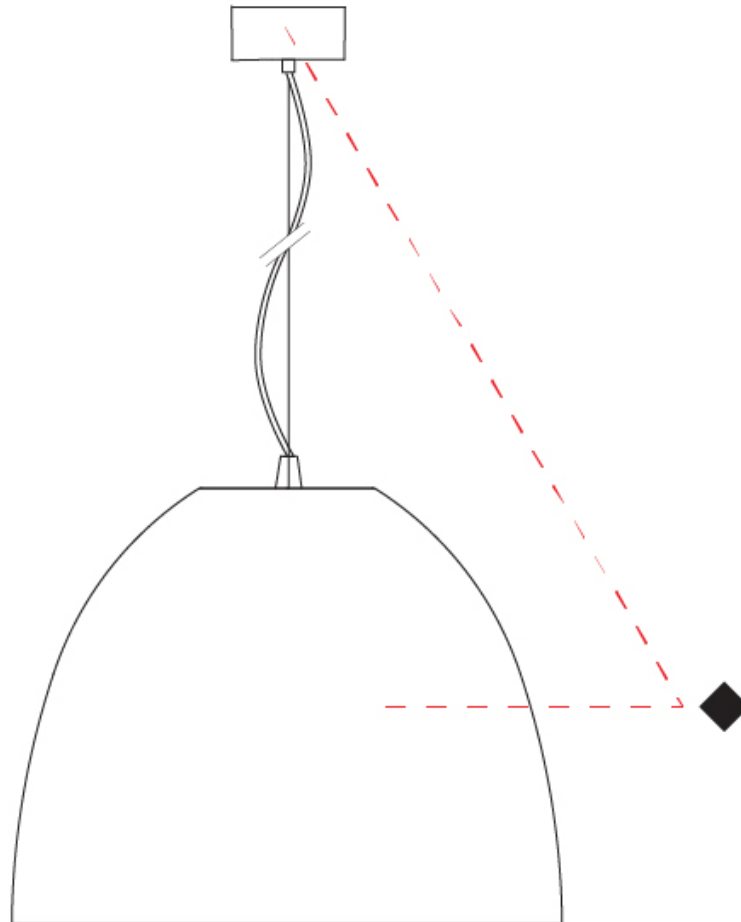

AURORA XS FOOD SUSPENSION

A1010047

PROJECT	_____
TYPE	_____
SPECIFIER	_____
QUANTITY	_____
DATE	_____

A