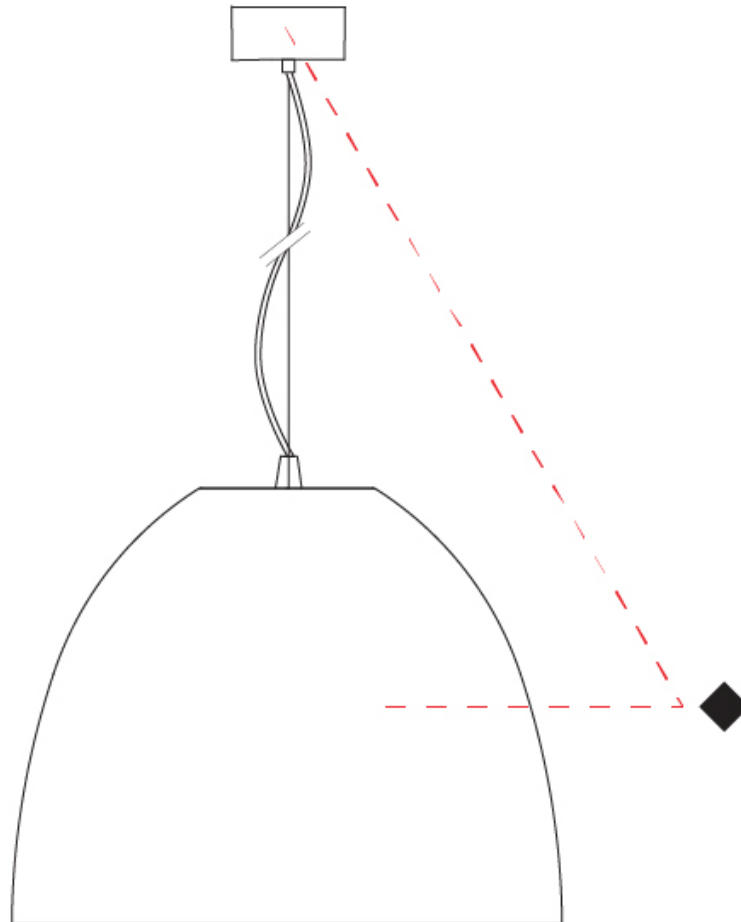

AURORA XS FOOD SUSPENSION

A1010046

PROJECT
TYPE
SPECIFIER
QUANTITY
DATE

A