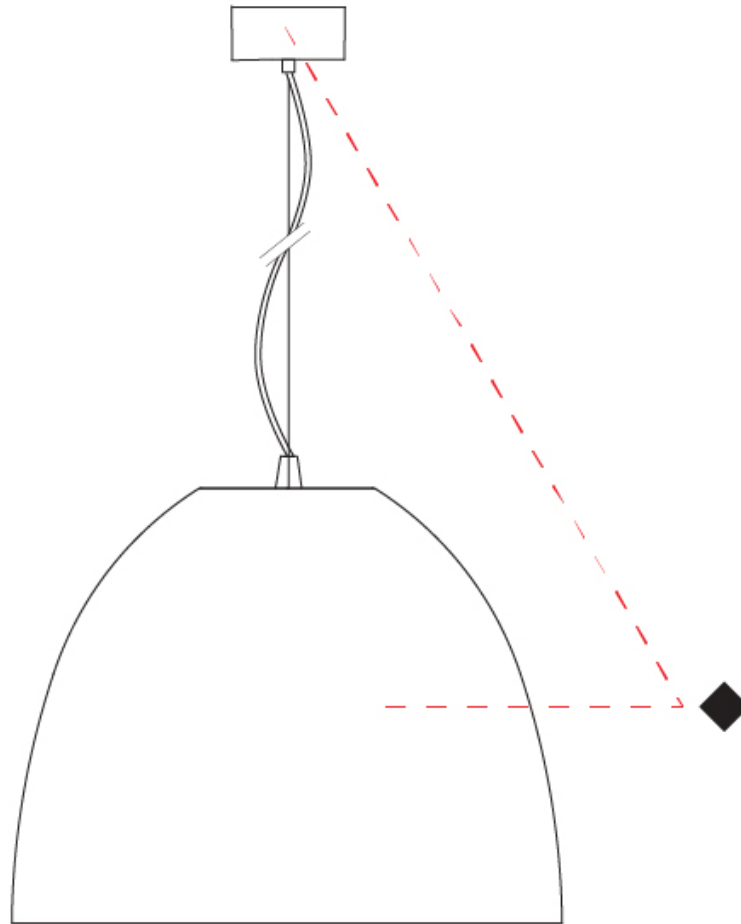

AURORA XS FOOD SUSPENSION

A1010049

PROJECT	_____
TYPE	_____
SPECIFIER	_____
QUANTITY	_____
DATE	_____

A