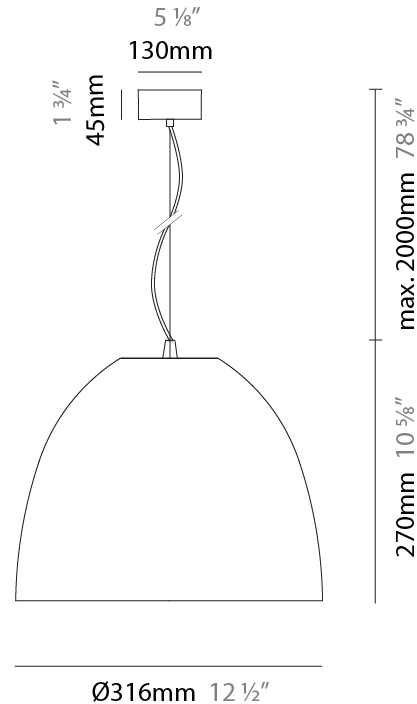

PROJECT	_____
TYPE	_____
SPECIFIER	_____
QUANTITY	_____
DATE	_____

AURORA XS FOOD SUSPENSION

A1010045

base number   Finish Options   Beam Angle

1. To build a product code in our configurator select the specify button on the base model # product page
2. To build a manual product code on this datasheet choose from the options listed below in blue font and add the suffix to the base model #

GENERAL

Series: Aurora Food
Subseries: Aurora XS Food
Partner: Side
Division: Architectural
Installation: Suspension
Product Type: Pendant
Mounting Location: Ceiling
Light Distribution: Direct

PHYSICAL

Shape: Dome
Diameter (mm): 316
Diameter (in): 12 1/2
Height (mm): 270
Height (in): 10 5/8
Max. Overall Height (mm): 2270
Max. Overall Height (in): 89 3/8
Weight (kg): 3.1
Weight (lbs): 6.8
Fixture Finish: [RWH](#) / [BLK](#) / [GRY](#)
Fixture Material: Aluminum
Cable Details: 2000mm / 78 3/4" Cable

ELECTRICAL

Lamp Type: LED
Input Wattage (W): 41
Dimming: Non-Dimmable
Driver Included: Yes
Driver Location: Integrated
Driver Type: Constant Current - Universal
Driver Class: Class 2
Input Voltage (V): 120
Constant Current (MA): 1050mA

LED

Max. Delivered Lumen (lm): 2465
CRI: >90 CRI
Lamp Life (hrs): 50000

OPTICAL

Beam Angle: [Symmetrical Diffusing 30,60](#)

RATINGS AND CERTIFICATIONS

Certified By: Certified for North American Standards
IP rating: IP20