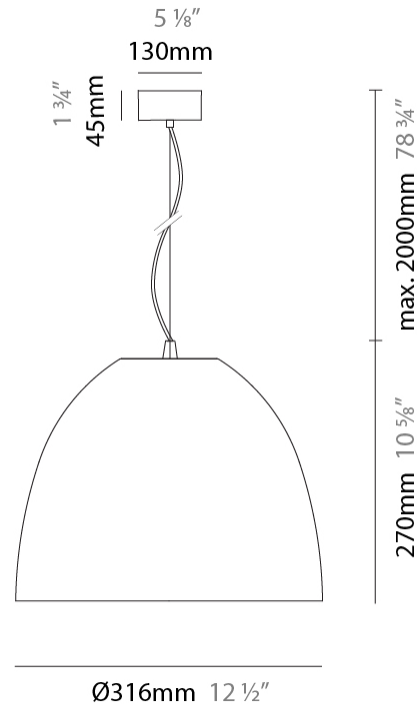

PROJECT	
TYPE	
SPECIFIER	
QUANTITY	
DATE	

AURORA XS FOOD SUSPENSION

A1010044

base number   Finish Options   Beam Angle

1. To build a product code in our configurator select the specify button on the base model # product page
2. To build a manual product code on this datasheet choose from the options listed below in blue font and add the suffix to the base model #

GENERAL

Series: Aurora Food
Subseries: Aurora XS Food
Partner: Side
Division: Architectural
Installation: Suspension
Product Type: Pendant
Mounting Location: Ceiling
Light Distribution: Direct

PHYSICAL

Shape: Dome
Diameter (mm): 316
Diameter (in): 12 1/2
Height (mm): 270
Height (in): 10 5/8
Max. Overall Height (mm): 2270
Max. Overall Height (in): 89 3/8
Weight (kg): 3.1
Weight (lbs): 6.8
Fixture Finish: [RWH](#) / [BLK](#) / [GRY](#)
Fixture Material: Aluminum
Cable Details: 2000mm / 78 3/4" Cable

ELECTRICAL

Lamp Type: LED
Input Wattage (W): 41
Dimming: Non-Dimmable
Driver Included: Yes
Driver Location: Integrated
Driver Type: Constant Current - Universal
Driver Class: Class 2
Input Voltage (V): 120
Constant Current (MA): 1050mA

LED

Max. Delivered Lumen (lm): 2592
CRI: >90 CRI
Lamp Life (hrs): 50000

OPTICAL

Beam Angle: [Symmetrical Diffusing 30,60](#)

RATINGS AND CERTIFICATIONS

Certified By: Certified for North American Standards
IP rating: IP20