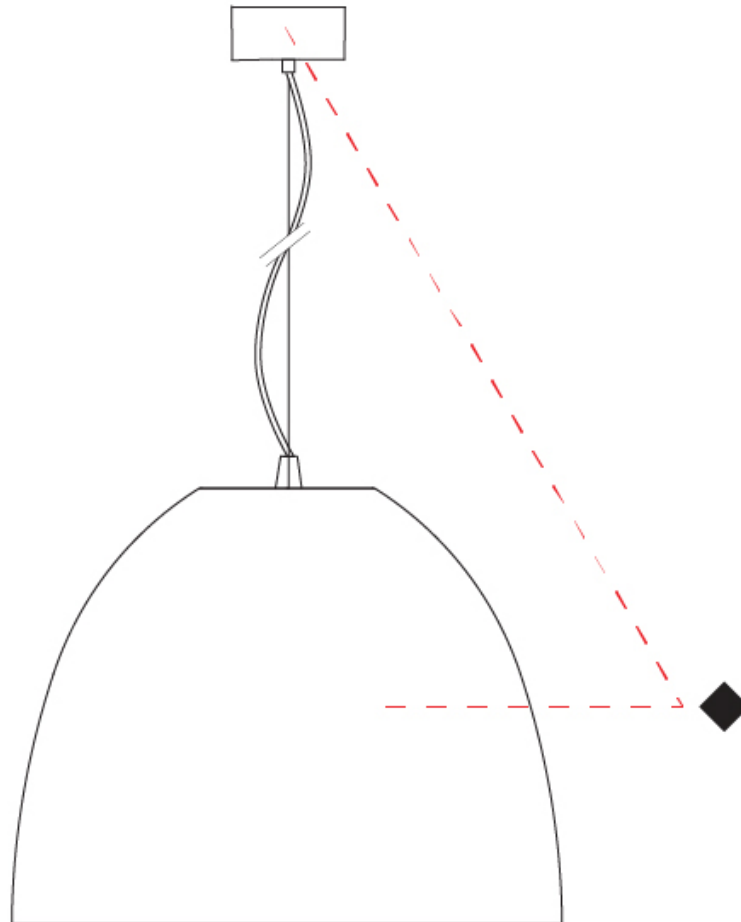

AURORA XS FOOD SUSPENSION

A1010045

PROJECT
TYPE
SPECIFIER
QUANTITY
DATE

A