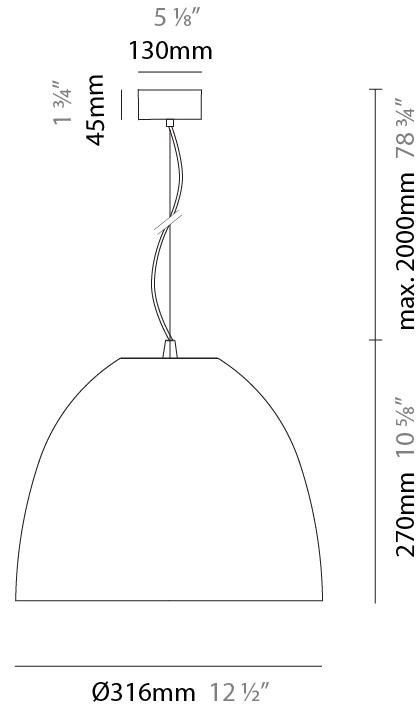

PROJECT
TYPE
SPECIFIER
QUANTITY
DATE

AURORA XS FOOD SUSPENSION

A1010048 -

base number   Finish Options   Beam Angle

1. To build a product code in our configurator select the specify button on the base model # product page
2. To build a manual product code on this datasheet choose from the options listed below in blue font and add the suffix to the base model #

GENERAL

Series: Aurora Food
Subseries: Aurora XS Food
Partner: Side
Division: Architectural
Installation: Suspension
Product Type: Pendant
Mounting Location: Ceiling
Light Distribution: Direct

PHYSICAL

Shape: Dome
Diameter (mm): 316
Diameter (in): 12 1/2
Height (mm): 270
Height (in): 10 5/8
Max. Overall Height (mm): 2270
Max. Overall Height (in): 89 3/8
Weight (kg): 3.1
Weight (lbs): 6.8
Diffuser: Symmetrical Diffusing
Fixture Finish: [RWH](#) / [BLK](#) / [GRY](#)
Fixture Material: Aluminum
Cable Details: 2000mm / 78 3/4" Cable

ELECTRICAL

Lamp Type: LED
Input Wattage (W): 41
Dimming: Non-Dimmable
Driver Included: Yes
Driver Location: Integrated
Driver Type: Constant Current - Universal
Driver Class: Class 2
Input Voltage (V): 120
Constant Current (MA): 1050

LED

Color Temperature (°K): 2700
Max. Delivered Lumen (lm): 3806
CRI: >90 CRI
Lamp Life (hrs): 50000

OPTICAL

Beam Angle: [30](#) / [60](#)

RATINGS AND CERTIFICATIONS

Certified By: Certified for North American Standards
IP rating: IP20