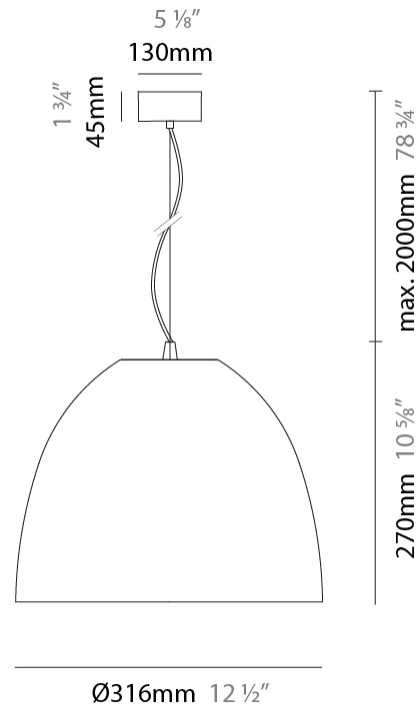

PROJECT	_____
TYPE	_____
SPECIFIER	_____
QUANTITY	_____
DATE	_____

AURORA XS FOOD SUSPENSION

A1010046

base number   Finish
Options

1. To build a product code in our configurator select the specify button on the base model # product page
2. To build a manual product code on this datasheet choose from the options listed below in blue font and add the suffix to the base model #

GENERAL

Series: Aurora Food
Subseries: Aurora XS Food
Partner: Side
Division: Architectural
Installation: Suspension
Product Type: Pendant
Mounting Location: Ceiling
Light Distribution: Direct

PHYSICAL

Shape: Dome
Diameter (mm): 316
Diameter (in): 12 ½
Height (mm): 270
Height (in): 10 ⅝
Max. Overall Height (mm): 2270
Max. Overall Height (in): 89 ¾
Weight (kg): 3.1
Weight (lbs): 6.8
Fixture Finish: [RWH](#) / [BLK](#) / [GRY](#)
Fixture Material: Aluminum
Cable Details: 2000mm / 78 ¾" Cable

ELECTRICAL

Lamp Type: LED
Input Wattage (W): 41
Dimming: Non-Dimmable
Driver Included: Yes
Driver Location: Integrated
Driver Type: Constant Current - Universal
Driver Class: Class 2
Input Voltage (V): 120
Constant Current (MA): 1050mA

LED

Color Temperature (°K): 4000
Max. Delivered Lumen (lm): 4484
CRI: >90 CRI
Lamp Life (hrs): 50000

OPTICAL

Beam Angle: Symmetrical Diffusing 30,60

RATINGS AND CERTIFICATIONS

Certified By: Certified for North American Standards
IP rating: IP20