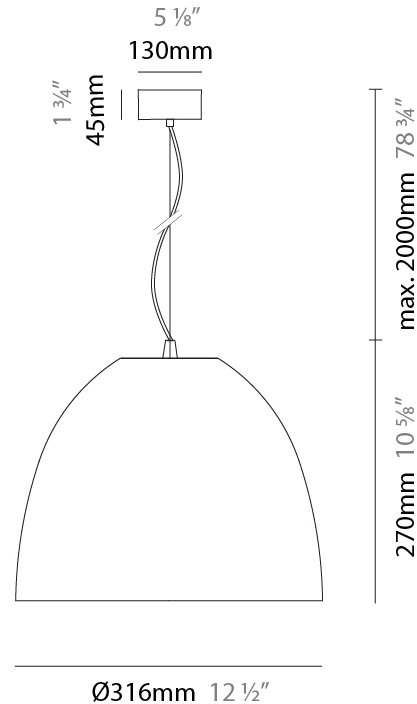

PROJECT
TYPE
SPECIFIER
QUANTITY
DATE

AURORA XS FOOD SUSPENSION

A1010049

base number   Finish Options   Beam Angle

1. To build a product code in our configurator select the specify button on the base model # product page
2. To build a manual product code on this datasheet choose from the options listed below in blue font and add the suffix to the base model #

GENERAL

Series: Aurora Food
Subseries: Aurora XS Food
Partner: Side
Division: Architectural
Installation: Suspension
Product Type: Pendant
Mounting Location: Ceiling
Light Distribution: Direct

PHYSICAL

Shape: Dome
Diameter (mm): 316
Diameter (in): 12 1/2
Height (mm): 270
Height (in): 10 5/8
Max. Overall Height (mm): 2270
Max. Overall Height (in): 89 3/8
Weight (kg): 3.1
Weight (lbs): 6.8
Diffuser: Symmetrical Diffusing
Fixture Finish: [RWH](#) / [BLK](#) / [GRY](#)
Fixture Material: Aluminum
Cable Details: 2000mm / 78 3/4" Cable

ELECTRICAL

Lamp Type: LED
Input Wattage (W): 41
Dimming: Non-Dimmable
Driver Included: Yes
Driver Location: Integrated
Driver Type: Constant Current - Universal
Driver Class: Class 2
Input Voltage (V): 120
Constant Current (MA): 1050

LED

Color Temperature (°K): 2400
Max. Delivered Lumen (lm): 2670
CRI: >90 CRI
Lamp Life (hrs): 50000

OPTICAL

Beam Angle: [30](#) / [60](#)

RATINGS AND CERTIFICATIONS

Certified By: Certified for North American Standards
IP rating: IP20