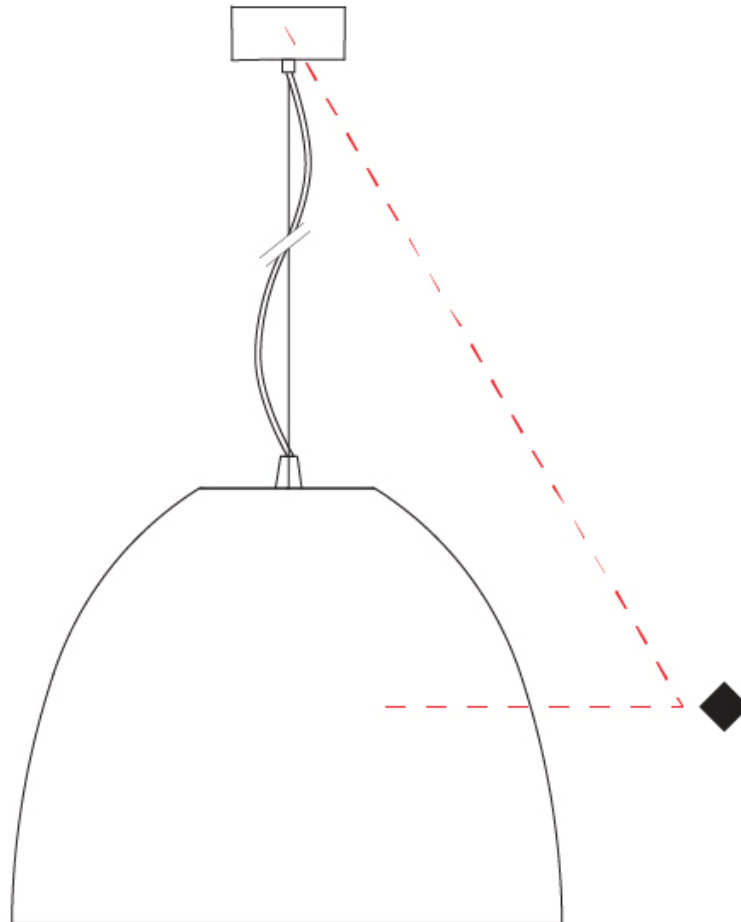

AURORA XS FOOD SUSPENSION

A1010048

PROJECT
TYPE
SPECIFIER
QUANTITY
DATE

A